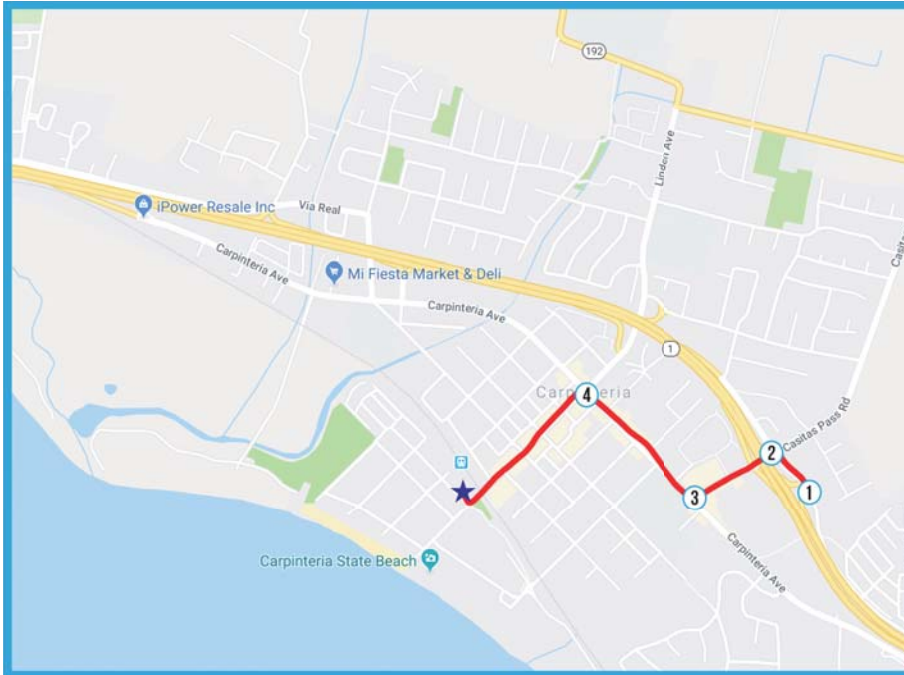

### City Lot \$10 - Directions Coming from the South

### City Lot \$10 - Directions Coming from the North and its on your right just after the train tracks

### State Park Lot \$10 - Directions Coming from the South

### State Park Lot \$10 - Directions Coming from the North