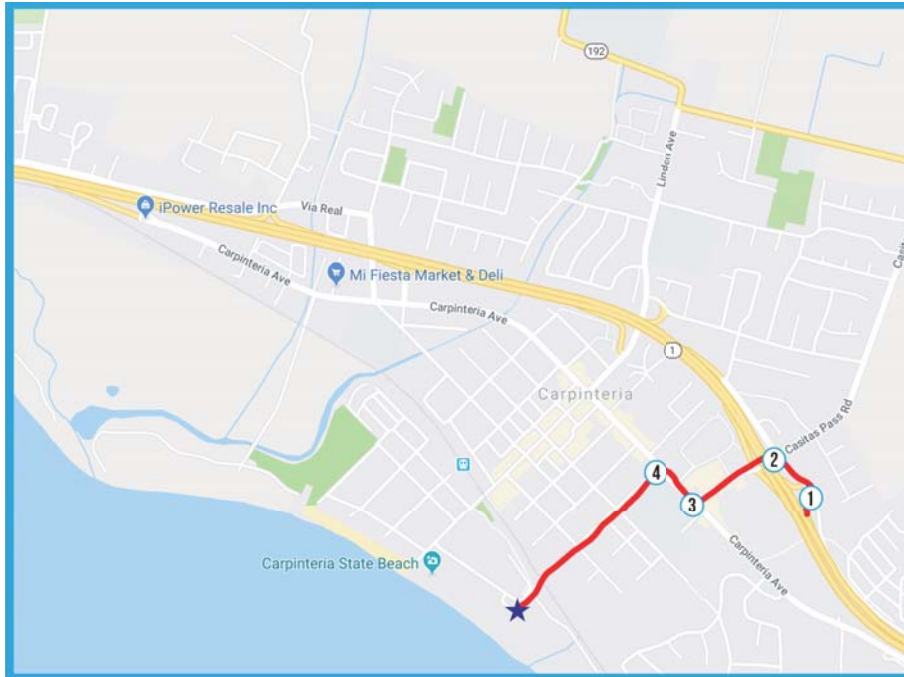

### City Lot \$10 - Directions Coming from the South

### City Lot \$10 - Directions Coming from the North and its on your right just after the train tracks

#### Venue Map - From the North

1. Exit onto Carpinteria Avenue
2. Turn Right onto 7th Street Road
3. Turn Right on Linden Avenue and its on your right just after the train tracks

### State Park Lot \$10 - Directions Coming from the South