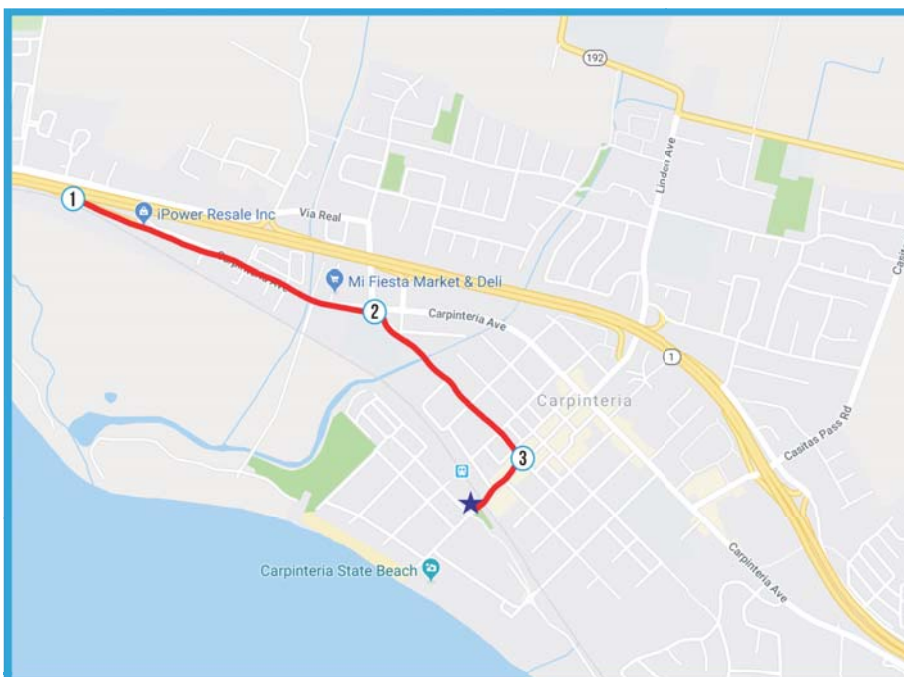

### City Lot \$10 - Directions Coming from the South

#### City Lot - From the South

1. Exit Casitas Pass Road and Turn Left on Via Real
2. Turn Left on Casitas Pass Road
3. Turn Right on Carpinteria Avenue
4. Turn Left on Linden Avenue and its on your right just after the train tracks

### City Lot \$10 - Directions Coming from the North and its on your right just after the train tracks

### State Park Lot \$10 - Directions Coming from the South