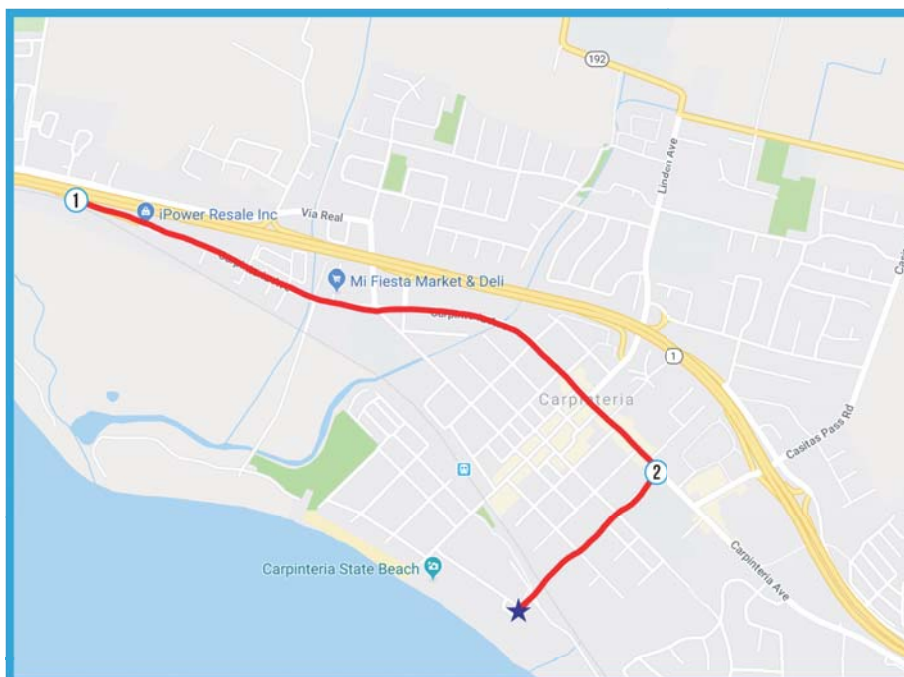

State Park Lot $10 - Directions Coming from the North

State Park Lot - From the North

1. Exit onto Carpinteria Avenue
2. Turn Right onto Palm Avenue and go all the way down