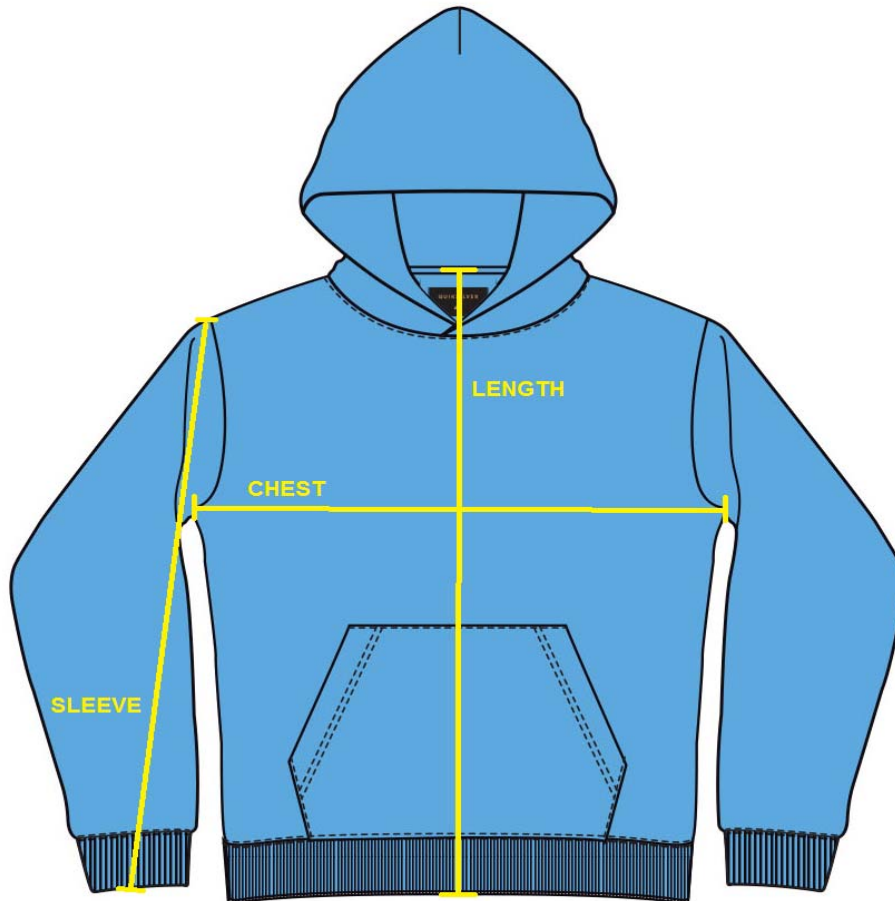

Girls Boardshorts - Youth/Adult

All sizing is in inches

Roxy Girl = Youth | Roxy = Juniors/Adult

Size	Waist (circumference)	Length	Front Rise
8/S	25	12	7.5
10/M	26	12.5	8
12/L	27	13	8
14/XL	30	13.5	8.5
XS	30	15	9.5
S	31	15.5	9.5
M	32	15.5	10
L	35	15.5	10
XL	37	16	10

T-Shirt

All sizing is in inches

Size	Length	Chest (across)
Youth Small	20	13.5
Youth Medium	22	15
Youth Large	24	18
Adult Small	27	18
Adult Medium	29	20
Adult Large	30	21
Adult XL	31	24

Sweatshirt

All sizing is in inches

Size	Length	Chest (across)	Sleeve
Youth Small	18.5	15	16
Youth Medium	21	16.5	18.5
Youth Large	22.5	18.5	20
Adult Small	28	20	25
Adult Medium	29	22	25
Adult Large	30	24	24.5
Adult XL	30.5	26	25
Adult XXL	32.5	29	25